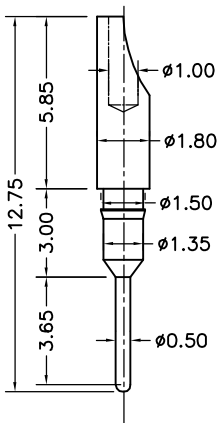

Adapter Terminals

PART NO	Type
Q2A-AXX1030	A

PART NO	Type
Q2A-AXX1280	A

PART NO	Type
Q2A-AXX1530	A

PART NO	Type
Q2A-CXX1610	A

PART NO	Type
Q2A-DXX1220	A

PART NO	Type
Q2A-DXX1276	A

PART NO	Type
Q2A-DXX1376	A

PART NO	Type
Q2A-DXX1370	A

PART NO	Type
Q2A-DXX1275	A

PART NO	Type
Q2A-DXX1310	A

PART NO	Type
Q2A-DXX1590	A

PART NO	Type
Q2A-DXX1776	A