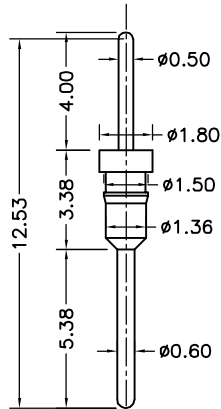

Adapter Terminals

PART NO	Type
Q2A-AXX1030	A

PART NO	Type
Q2A-AXX1280	A

PART NO	Type
Q2A-AXX1530	A

PART NO	Type
Q2A-CXX1610	A

PART NO	Type
Q2A-DXX1220	A

PART NO	Type
Q2A-DXX1276	A

PART NO	Type
Q2A-DXX1376	A

PART NO	Type
Q2A-DXX1370	A

PART NO	Type
Q2A-DXX1275	A

PART NO	Type
Q2A-DXX1310	A

PART NO	Type
Q2A-DXX1590	A

PART NO	Type
Q2A-DXX1776	A