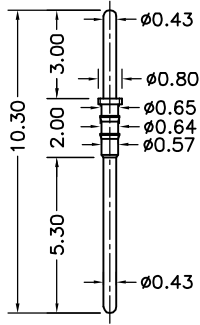

Adapter Terminals

PART NO	Type
Q2A-AXX1030	A

PART NO	Type
Q2A-AXX1280	A

PART NO	Type
Q2A-AXX1530	A

PART NO	Type
Q2A-CXX1610	A

PART NO	Type
Q2A-DXX1220	A

PART NO	Type
Q2A-DXX1276	A

PART NO	Type
Q2A-DXX1376	A

PART NO	Type
Q2A-DXX1370	A

PART NO	Type
Q2A-DXX1275	A

PART NO	Type
Q2A-DXX1310	A

PART NO	Type
Q2A-DXX1590	A

PART NO	Type
Q2A-DXX1776	A